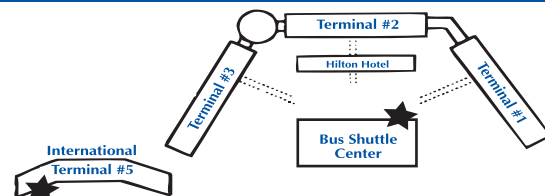

Mitchell International

★ **MOTORCOACH/BUS LOADS** outside of Baggage Claim, Door #1. Walk across lanes to the Island/Median. Please look for signs.

O’Hare International Airport

★ **MOTORCOACH/BUS LOADS** on the lower level at International Terminal #5, Door 5E. Bus also loads at the Bus Shuttle Center, outside Door #4.

★The Coach USA Bus Terminal is a full service Park and Ride with free parking available for up to 14 days for customers traveling with us round trip to O'Hare. Ticketing and inside waiting areas are available for our customers' convenience. Note that parking is limited and is available on a first come, first served basis.