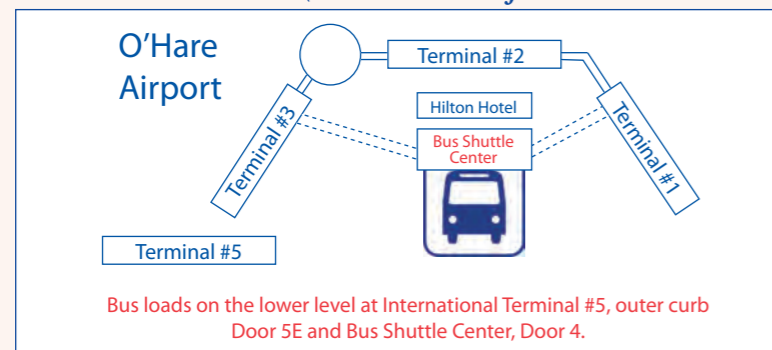

Coaches may not make all stops and passengers may be required to transfer at the Highland or Crestwood Terminal locations.

* Eastern Standard Time (all others times reflect Central Standard Time)

- **Terminal #1**
  United Airlines
  United Express
  Lufthansa
- **Terminal #2**
  Air Canada
  Continental
  Delta/D. Shuttle
  Jet Blue
  United/U. Express
  US Airways
- **Terminal #3**
  Alaska Airline
  American/A. Eagle
  Iberia Airlines
  Spirit Airlines
- **Terminal #5**
  Air France
  Air India
  British Airways
  Japan Airlines
  KLM Royal Dutch
  Mexicana
  SWISS
  USA3000
  Virgin Atlantic Airways