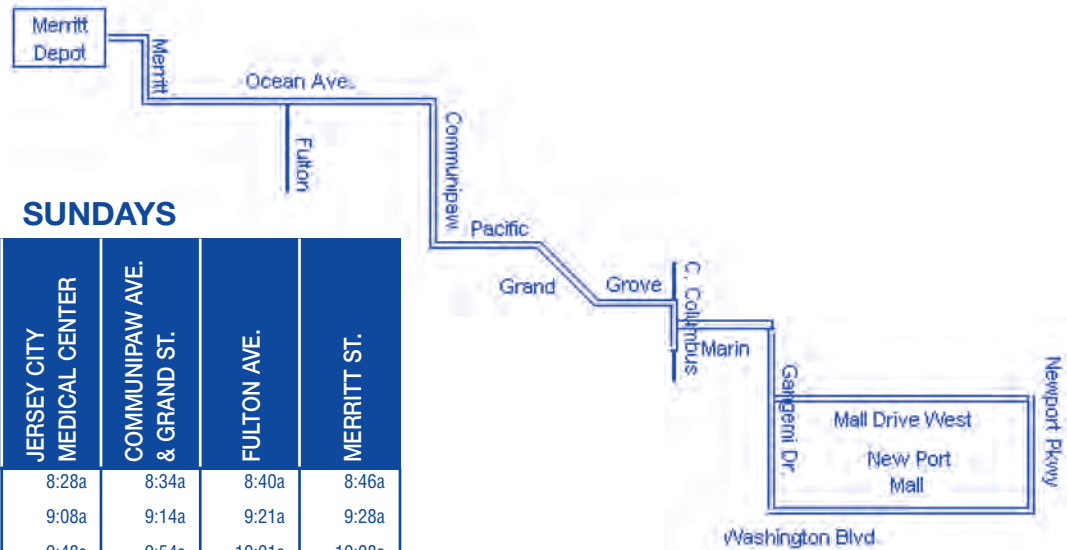

Save Money! Senior Citizens & customers with disabilities: Save more than 50%. Senior Citizens age 62 to 64 must have a valid NJ Transit Reduced Fare Card which is good from 9:30 am to 4:00 pm and 7:00 pm to 6:00 am on weekdays and all times on Saturdays, Sundays and holidays. Senior citizens age 65 and over and customers with disabilities may ride at all times of the day and must have a NJ Transit Reduced Fare ID or Medicare Card. Call 1 (973) 378-6401 for more information.

Prohibited on the Bus

1. Smoking of any kind
2. Eating and Drinking beverages
3. Littering
4. Loud playing radios

HOLIDAY SERVICE GUIDE FOR 2011	
HOLIDAY	SCHEDULE
New Year's Day	Sunday
Martin Luther King Day	Saturday
President's Day (observed)	Saturday
Good Friday	Sunday
Memorial Day (observed)	Sunday
Independence Day (observed)	Sunday
Labor Day	Sunday
Thanksgiving Day	Sunday
Friday after Thanksgiving	Saturday
Christmas Day	Sunday
Day after Christmas	Saturday
New Year's Eve	Saturday
Snow Emergency – Call for information	

**DRIVERS WANTED
CALL 1-877-894-9155**

Monthly passes are available for frequent riders at a substantial discount from the regular fare. Buy a pass at a NJ TRANSIT ticket agent or through NJ TRANSIT Mail-Fare, One Penn Plaza East, Newark, NJ 07105-2246. Call 1 (800) 648-0215 for more information.