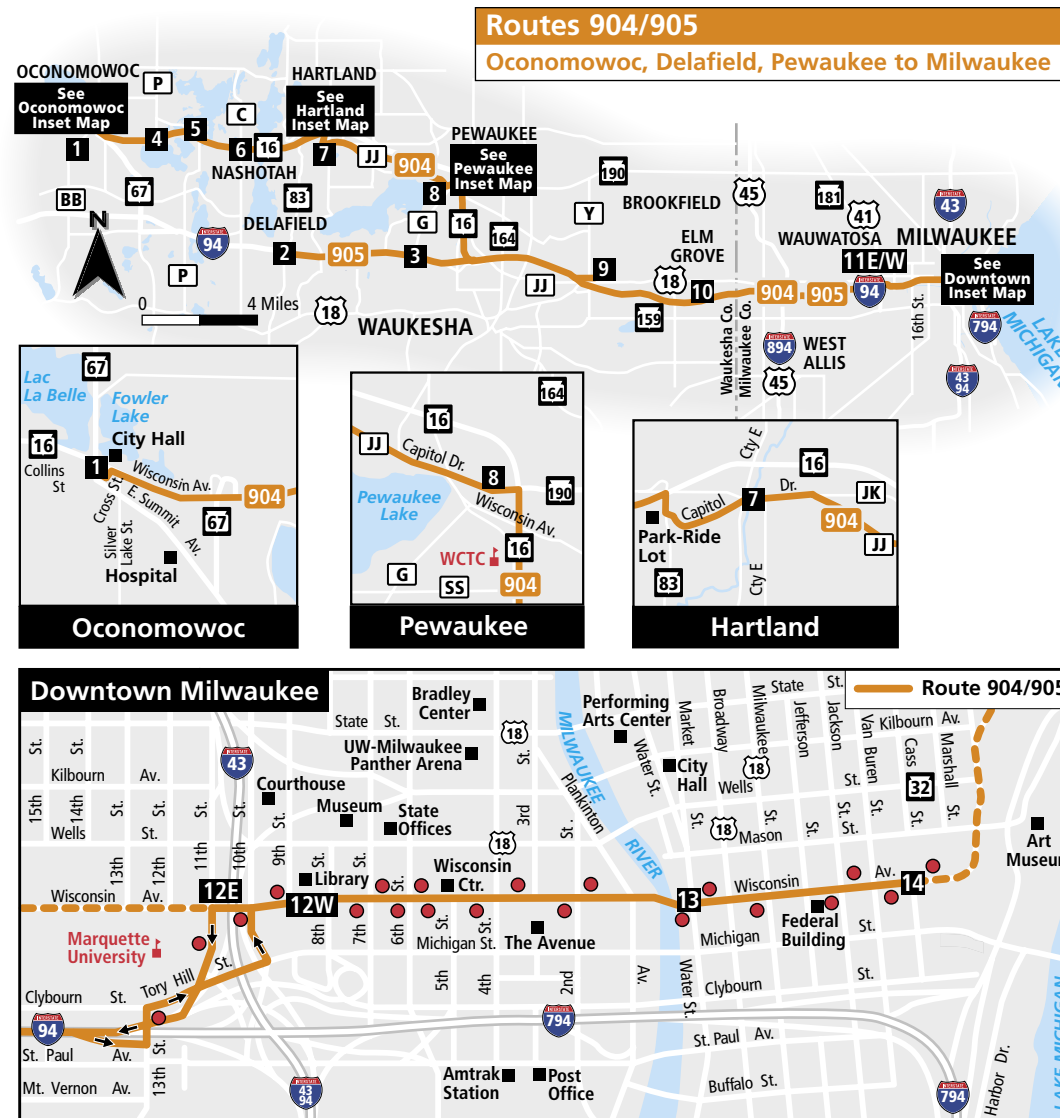

Upon boarding first bus, the passenger should request an interline transfer from the driver. The issued transfer is time and date validated by the issuing driver. The transit passenger should present this transfer to the driver of the vehicle they are transferring to at the time of boarding.

From Waukesha Metro Transit:
Wisconsin Coach Lines will accept Waukesha Metro Transit transfers. These transfers will allow you to transfer to a **Wisconsin Coach Lines** bus for **$1.75** plus the transfer.

To Milwaukee County Transit System (MCTS):
MCTS will accept **Wisconsin Coach Lines** transfers for **$0.50** off the applicable fare.

From Milwaukee County Transit System (MCTS):
Wisconsin Coach Lines will accept the MCTS M Card for **$0.50** off the applicable fare. Please note that Commuter Values Passes will not be accepted as a transfer.

Lost and Found

Please check for personal belongings when leaving the bus. **Wisconsin Coach Lines** is not responsible for articles left on the bus.

Please Note

Wisconsin Coach Lines is not responsible for missed connections caused by road/weather conditions or situations beyond our control.

Connecting Bus Lines

Milwaukee County Transit System – (Milwaukee County)	414-344-6711
Waukesha Metro Transit System – (City of Waukesha)	262-524-3636
Greyhound Bus Lines – (Continental U.S.)	414-272-2156
Badger Bus – (Madison)	414-276-7490

Key to all maps

- **Route 904/905**
- **Route 904/905 (Limited service)**
- **1** Timing Point (see schedule)
- School
- Point of Interest
- Bus Stop

Wisconsin Coach Lines

1520 Arcadian Avenue
Waukesha, WI 53186
www.wisconsincoach.com
(262) 542-8861

Funding

The cost of providing service is split among the following:

Passenger Fares	7%
Waukesha County	25%
Federal & State	68%

Source: Waukesha County 2023 Budget

Accessible Ways of Contacting Wisconsin Coach Lines

Hearing Impaired passengers may contact **Wisconsin Coach Lines** by using the Wisconsin Telecommunications Relay System (WTRS). The numbers for the WTRS are:
Nationwide: 711
TTY: 800-947-3529

© City of Waukesha
Information subject to change without notice.

Information: 262-542-8861
www.wisconsincoach.com

ROUTES
904
905

Oconomowoc
Milwaukee
Express

Effective January 2, 2023

Approximate travel time (In minutes)

Approximate travel time (In minutes)