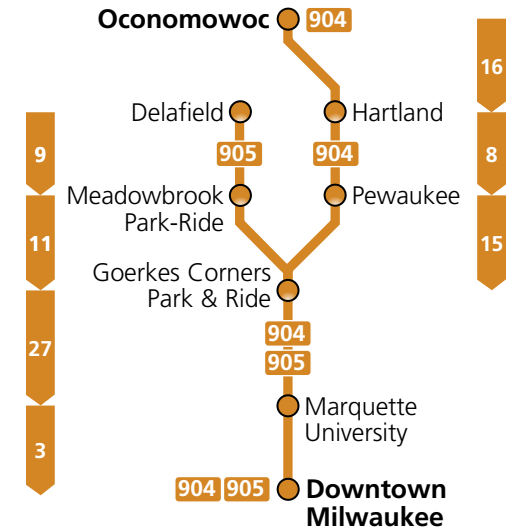

Information: 262-542-8861
www.wisconsincoach.com

ROUTES
904
905

Oconomowoc
Milwaukee
Express

Effective January 2, 2023

Approximate travel time (In minutes)

Approximate travel time (In minutes)

Also serving UW-Milwaukee

Information: 262-542-8861
www.wisconsincoach.com

904/905 Oconomowoc, Delafield, Pewaukee to Downtown Milwaukee

EASTBOUND TRIPS

Trip Number	Route Number	Oconomowoc via I-94	Collins & Cross Parking Lot	Nagawaukee Park & Ride Hwy 83/I-94	Meadowbrook Park & Ride Hwy 94	Oconomowoc via Hwy. 16	Okauchee Park & Ride Hwy 16/Cty P	Okauchee-Wisconsin & Shady Ln.	Nashotah Park & Ride Hwy 16/Cty C	Hartland-Capitol & Goodwin	Pewaukee-Village Parking Lot	Brookfield-Hwy. 18 & I-94	Goerkes Corners Park & Ride	Brookfield Square	Downtown Milwaukee	Wisconsin Av. & 35th St.*	Wisconsin Av. & 10th St.*	Wisconsin Av. & Water St.*	Wisconsin Av. & Cass St.*
			1	2	3		4	5	6	7	8		9	10		11E	12E	13	14
MONDAY THROUGH FRIDAY																			
OE1	905		-:-	6:00	6:09		-:-	-:-	-:-	-:-	-:-		6:20	-:-		6:33	6:39	6:46	6:54
OE2	904		6:05	-:-	-:-		6:10	6:12	6:16	6:21	6:29		6:45	-:-		-:-	7:04	7:11	7:17
OE3	905		-:-	6:40	6:49		-:-	-:-	-:-	-:-	-:-		7:00	7:10		-:-	7:27	7:34	●7:40
OE4	905		-:-	6:52	7:02		-:-	-:-	-:-	-:-	-:-		7:15	-:-		-:-	7:42	7:49	7:55
OE5	905		-:-	7:40	7:49		-:-	-:-	-:-	-:-	-:-		8:00	8:10		-:-	8:27	8:34	●8:40