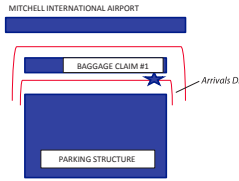

Mitchell International Airport