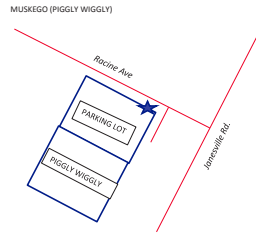

JANESVILLE TO MILWAUKEE

	LEAVE	ARRIVE / LEAVE	ARRIVE / LEAVE	ARRIVE / LEAVE	ARRIVE / LEAVE	ARRIVE / LEAVE	ARRIVE / LEAVE	ARRIVE
	JANESVILLE TRANSIT CENTER 123 S. River St	JANESVILLE VAN GALDER DEPOT 3120 N. Pontiac Dr	MILTON (PIGGLY WIGGLY) 727 S. Janesville St	WHITEWATER DEPOT LOT A 313 W. Whitewater St	EAST TROY AIRPORT PARK & RIDE Hwy 20 @ Hwy L	MUSKEGO (PIGGLY WIGGLY) W189 S7847 Racine Ave	MITCHELL INTERNATIONAL AIRPORT 5700 S. Howell Ave	MILWAUKEE INTERMODAL FACILITY 433 W. Saint Paul Ave
EASTBOUND TRAVEL ➔	1215 PM	1230 PM	1240 PM	100 PM	130 PM	200 PM	230 PM	250 PM

Reading the schedule: Top grid westbound Milwaukee to Janesville | Lower grid eastbound Janesville to Milwaukee
Using the proper grid, locate the column header for your loading location. The time listed below is the pick-up time for that location. Reading the column headers to the right for your destination will show the time of arrival below it.

Milwaukee Intermodal Facility

Mitchell International Airport

Muskego (Piggly Wiggly)

East Troy Airport Park & Ride

Whitewater Depot Lot A

Milton (Piggly Wiggly)

Janesville Van Galder Depot

Janesville Transit Center